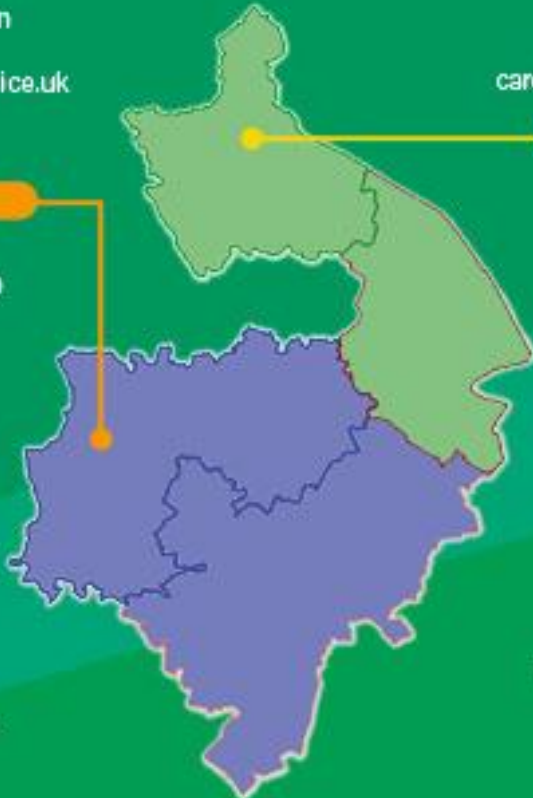

Your Regional Rural Crime Team Contacts

COUNTYWIDE

Sergeant 452 Andrew Rawson
07788 788509
andrew.rawson@warwickshire.police.uk

COUNTYWIDE

5911 Carol Cotterill
07787 151848
carol.cotterill@warwickshire.police.uk

SOUTH WARWICKSHIRE

PC 1442 Andy Steventon
07557 033186
andrew.steventon@warwickshire.police.uk

PC 1248 Kate Taylor
07814 046730
kate.taylor@warwickshire.police.uk

PC 1205 Matt Simms
07814 048543
matthew.simms@warwickshire.police.uk

NORTH WARWICKSHIRE

PC 2111 Andy Timmins
07790 951230
andrew.timmins@warwickshire.police.uk

PC 609 Andy Hoey
07870 514842
andrew.hoey@warwickshire.police.uk

PC 2216 Adam Corless
07815 009303
adam.corless@warwickshire.police.uk